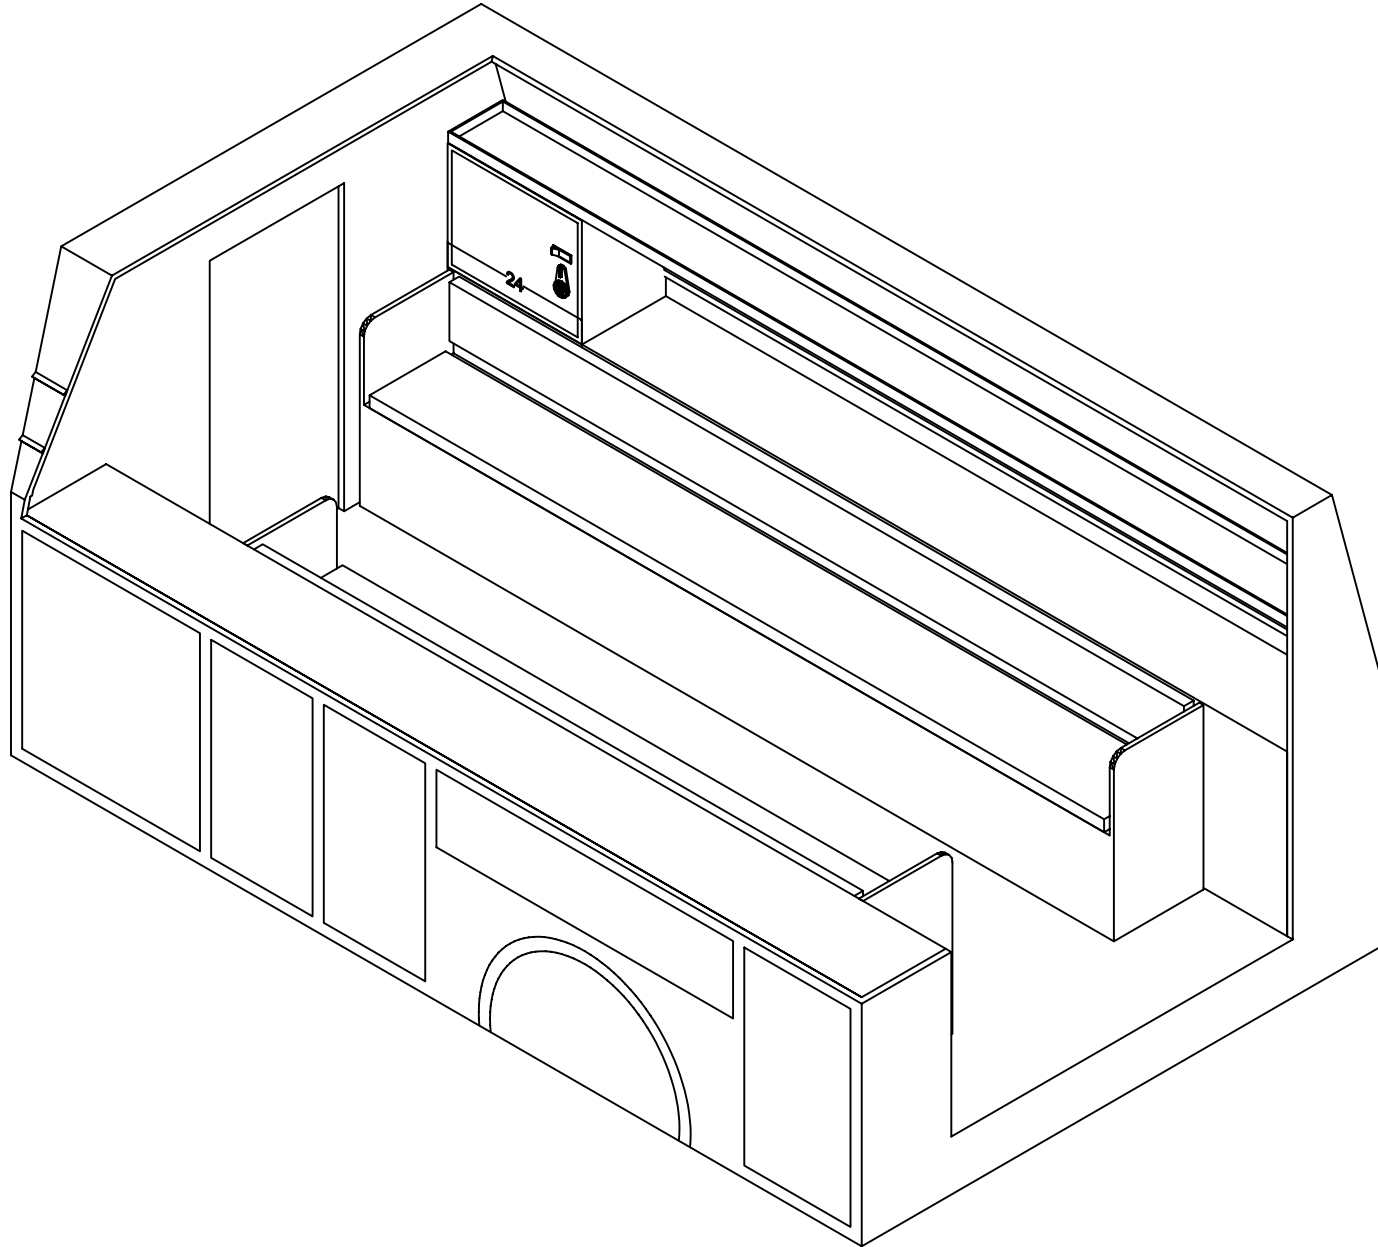

SERIES #

DATE

Notes:

MISC NOTES:

ODYSSEY Automotive Specialty

317 RICHARD MINE ROAD WHARTON, NJ 07885 (973) 328-2667 / (800) 535-9441 / FAX: (973) 328-2639
This drawing is proprietary and confidential to Odyssey Automotive Specialty, Inc. It is not to be reproduced or disclosed without prior written consent of Odyssey Automotive Specialty, Inc. ©2008 Odyssey Automotive Specialty, Inc. All rights reserved.