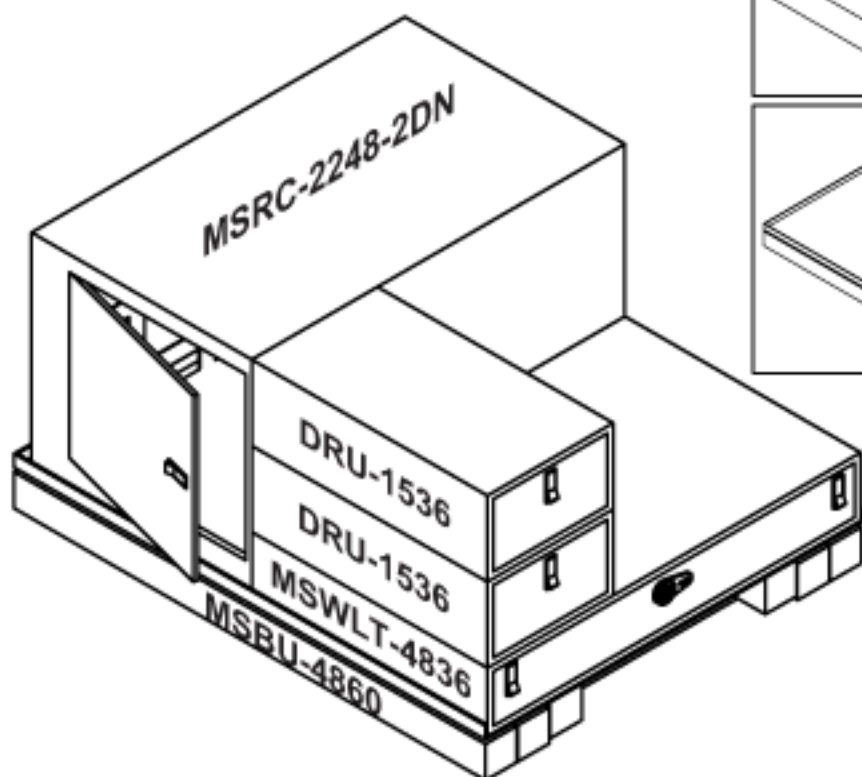

MOD·U·SLIDE®

THE TOTAL ACCESS SYSTEM

MULTI PURPOSE MODULAR DESIGN

1000 pound capacity at full extension

Easy to change from flat tray to gear
and weapons storage

Convenient for pickup trucks

Rear access in your suv behind a
drop down net

Many options available and
can be built to order

DRU-1536

MSRC-2248-2DN

MSWLT-4836

MSBU-4860

www.odysseyauto.com

PHONE: **800-535-9441** FAX: **973-328-2639**

317 RICHARD MINE RD.
WHARTON, NJ 07885