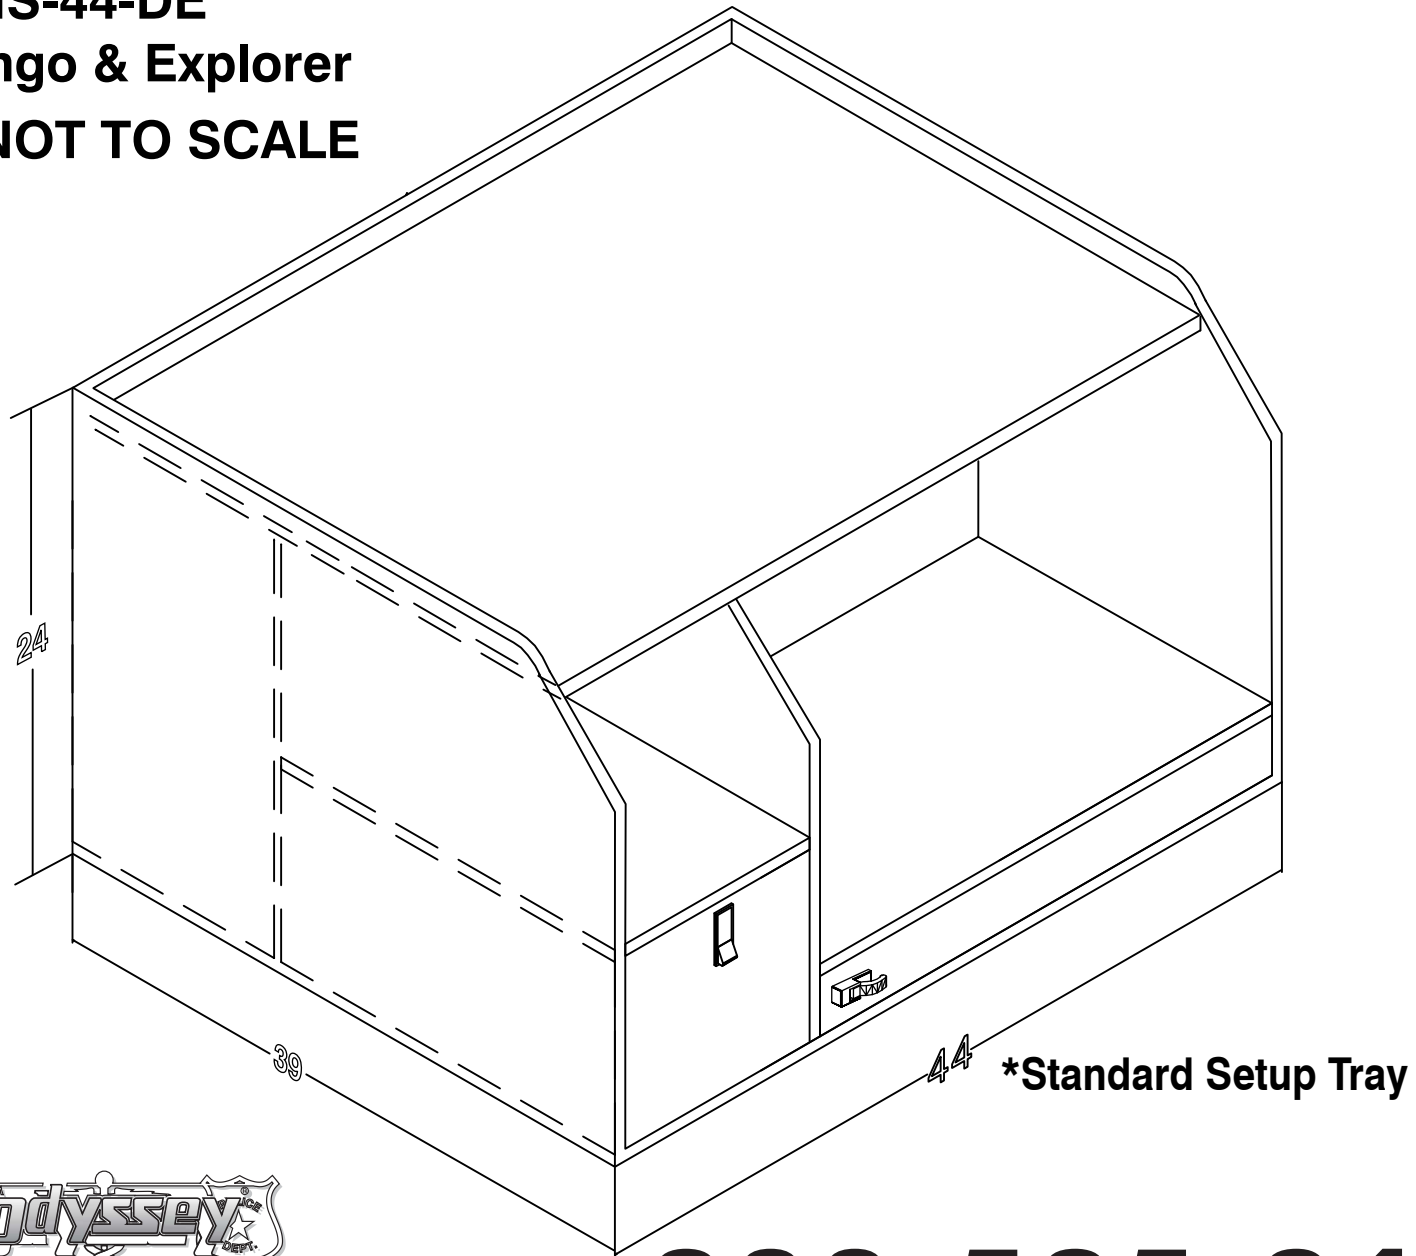

EMS-44-DE
for Durango & Explorer
***NOTE: NOT TO SCALE**

This drawing is proprietary and confidential to Odyssey Automotive Specialty, Inc. It is not to be reproduced or disclosed without prior written consent of Odyssey Automotive Specialty, Inc. ©2000 Odyssey Automotive Specialty, Inc. All rights reserved.