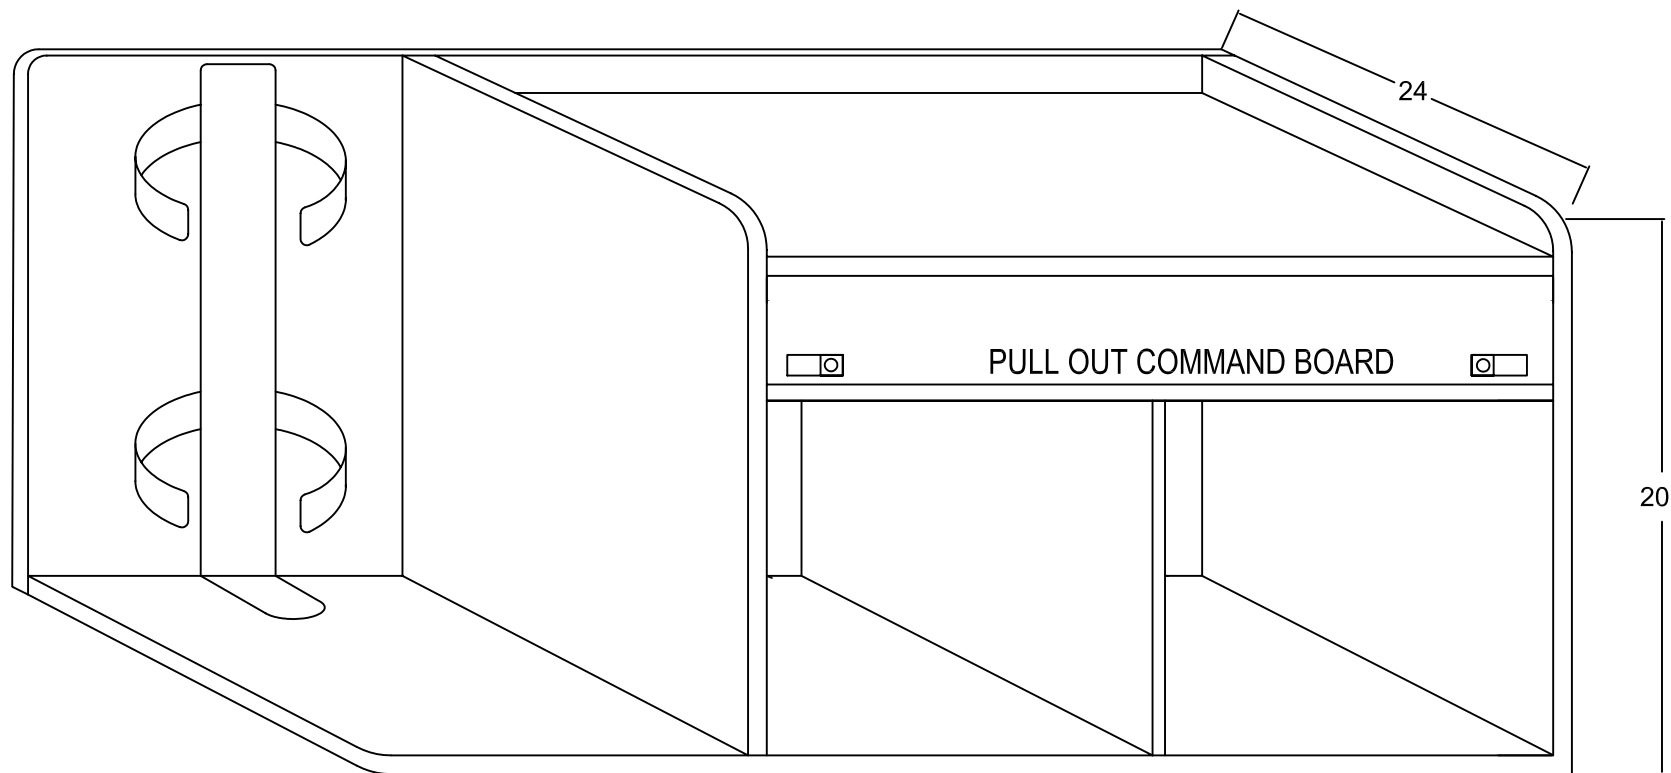

EX-C3M - Express Cabinet

***NOTE: NOT TO SCALE**

Widths vary according to vehicle

**also available in 44" w
for Durangos & Explorers**

This drawing is proprietary and confidential to Odyssey Automotive Specialty, Inc. It is not to be reproduced or disclosed without prior written consent of Odyssey Automotive Specialty, Inc. ©2000 Odyssey Automotive Specialty, Inc. All rights reserved.